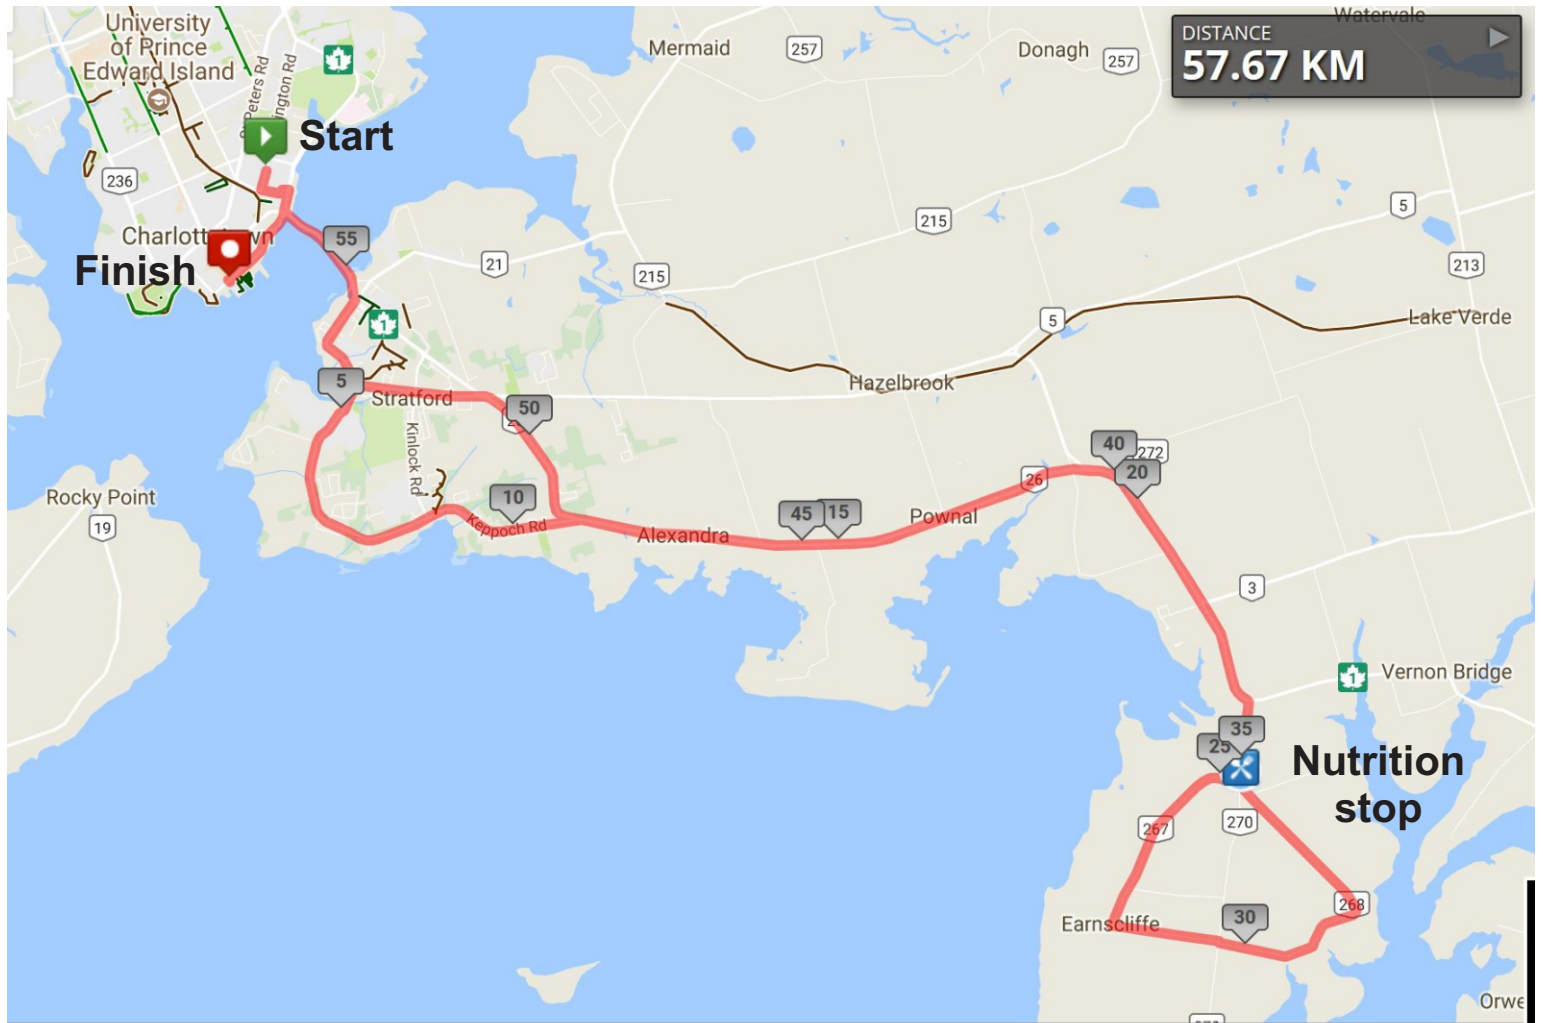

Sunday Ride – China Point 57km

In case of an immediate emergency, call 911

If other assistance is required, please contact GranFondo Village HQ at (902) 394-1131

Sunday Ride – China Point 57km

- Leaving the Fondo Village, turn left, down Kensington Rd.
- Turn left onto Park St. and follow it to its end at Riverside Road.
- Turn right onto Riverside Road, and follow toward the next lit intersection, entering a left hand turning lane.
- Turn left and cross the Hillsborough Bridge (TCH 1), stopping at the first set of lights in Stratford.
- Turn right and travel along Stratford Rd. (8K) It will turn into Keppoch Rd. and merge onto Pownal Rd.
- Travel along Pownal Rd for and additional 8K where it merges to the right with the TCH 1.
- Ride along the TCH for 4K, until you reach McInnis Point Rd on your right.
- Ride along McInnis Point Rd until you reach Earnscliffe Rd on your right.
- Continue along Earnscliffe Rd. until reaching China Point Rd. on your left.
- Follow China Point Rd (7K), as it crosses an intersection and heads back to Earnscliffe junction.
- Stop for a break at the community center on the right.

- Return:
- Follow McInnis Point Road back to the TCH.
 - Turn left onto the TCH and travel 4K toward Ch'town.
 - Safely exit left onto Pownal Rd. (rte 26) and ride for 8K.
 - Rte 26 continues straight, and veers up a hill as Georgetown Rd. (epic climb!) 2.5K
 - Continue straight as Georgetown Rd turns into Stratford Rd. (2K) Ride to its end.
 - Turn right at the intersection by the blue church and continue along Stratford Rd to its end at TCH1.
 - At the TCH intersection, turn left and cross the Hillsborough bridge, heading back to Ch'town.
 - After crossing the bridge, carefully enter the left turning lane when it's safe, and turn onto Water Street.
 - Ride Water Street until you reach Queen Street intersection. Merchant Man Pub marks the end of your ride and the end of a fantastic weekend of cycling here in PEI!